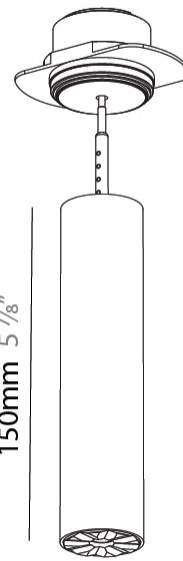

75mm 2 15/16"