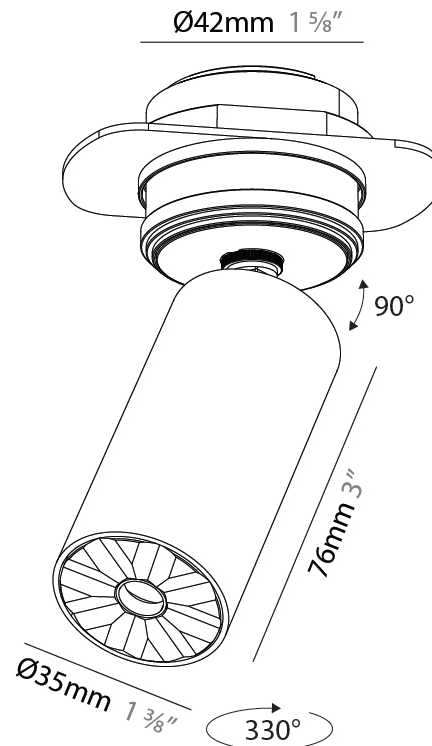

GENERAL

Series: Studio Collection
Subseries: Studio Collection 2
Partner: Prolicht
Division: Architectural
Installation: Trimless
Product Type: Spots
Mounting Location: Ceiling
Light Distribution: Direct

PHYSICAL

Aperture Sizes - Downlights: 1"
Shape: Cylinder
Diameter (mm): 35
Diameter (in): 1 3/8
Height (mm): 76
Height (in): 3
Ceiling Thickness (mm): 10 - 30
Ceiling Thickness (in): 3/8 - 1 3/16
Min. Recessing Depth (mm): 40
Min. Recessing Depth (in): 1 9/16
Weight (kg): 0.157
Fixture Finish: ALU / PBR
Fixture Material: Extruded Aluminum
Cut-out Measurements: 45mm/1 3/4" Diameter

ELECTRICAL

Lamp Type: LED (Zhaga Standard)
Input Wattage (W): 6
Total Output Wattage (W): 5.4
Dimming: Tri-Mode (Non-Dimming and Phase Dimming (120Vac only) and 0-10V Dimming)
Driver Included: No
Driver Location: Remote
Driver Type: Constant Current - Universal
Driver Class: Class 2
Housing: ENCP3
Input Voltage (V): 120 - 277
Constant Current (mA): 500

LED

Color Temperature (°K): 2700 / 3000 / 3500 / 4000
Max. Delivered Lumen (lm): 235 / 252 / 316 / 270
Nominal Lumen (lm): 372 / 399 / 500 / 427
CRI: >90 CRI
Lamp Life (hrs): 50000

OPTICAL

Beam Angle: 34 / 52
Adjustability: Rotational 330°; Tilt 90°

RATINGS AND CERTIFICATIONS

Certified By: CSA Certified to UL and CSA Standards
IP rating: IP40